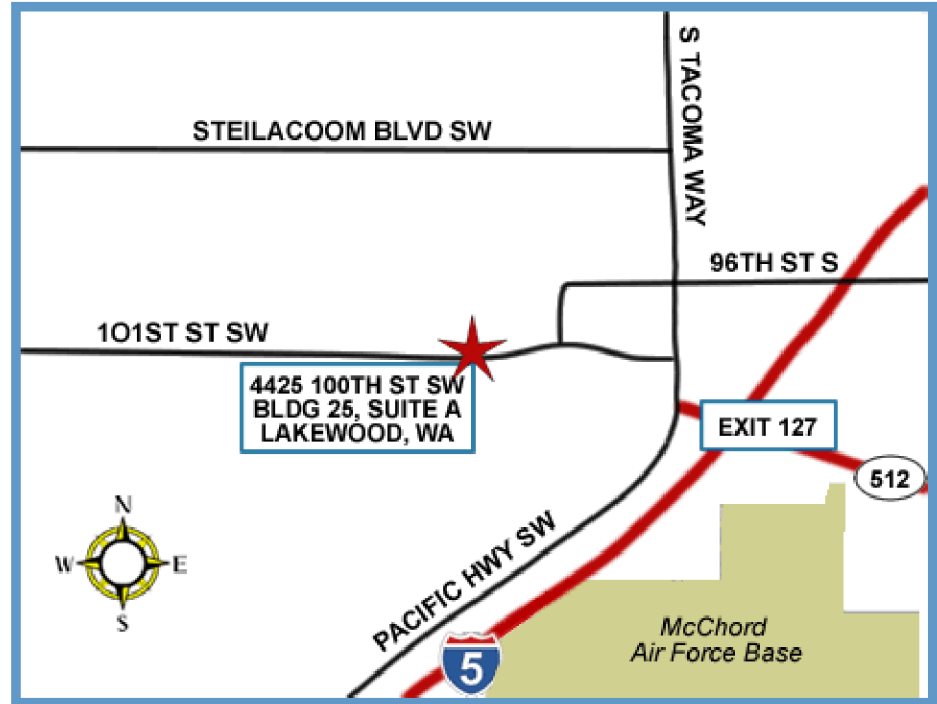

Atlas Supply

4425 100th Street SW
Bldg 25, Suite A
Lakewood, WA 98498
Phone: 253-983-8882
Fax: 253-983-8063
info@atlassupply.com
www.atlassupply.com

From I-5 Northbound

- Take the WA-512 E exit- EXIT 127- toward PUYALLUP / SO TACOMA WAY.
- Merge onto WA-512 W via the exit on the LEFT toward S TACOMA WAY.
- Turn SLIGHT RIGHT onto S TACOMA WAY.
- Turn LEFT onto 100TH ST SW.

From I-5 Southbound

- Take the WA-512 E exit- EXIT 127- toward S TACOMA WAY / PUYALLUP.
- Turn RIGHT onto WA-512 W.
- Turn SLIGHT RIGHT onto S TACOMA WAY.
- Turn LEFT onto 100TH ST SW.