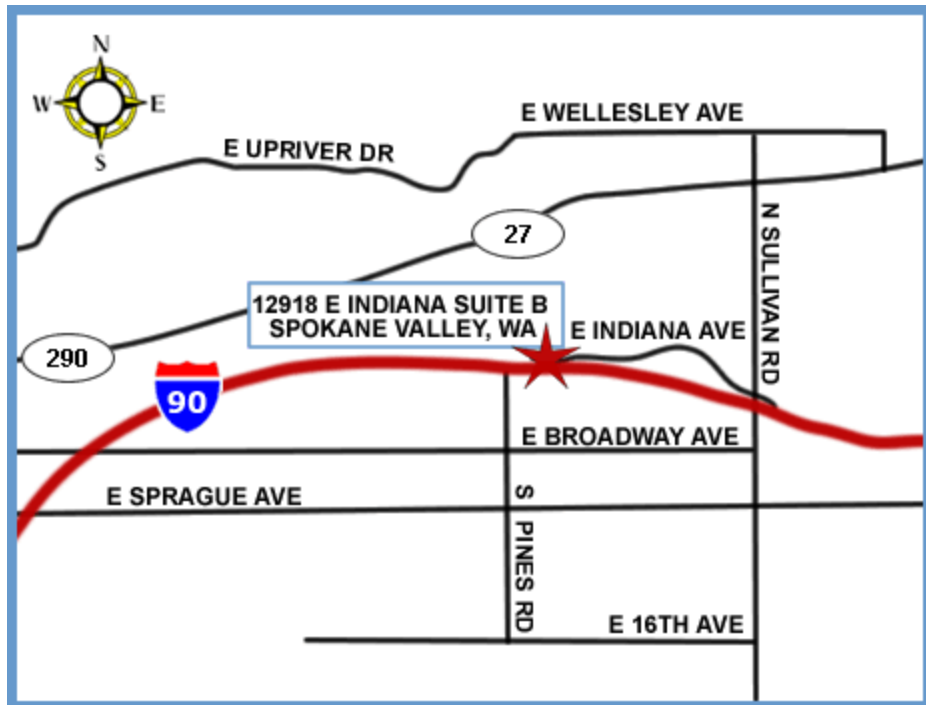

**Atlas Supply**  
12918 E Indiana Suite B  
Spokane Valley, WA  
99216  
Phone: 509-924-2417  
info@atlassupply.com  
www.atlassupply.com

**From I-90**

- Take WA-27/Pines Road, exit 289
- Turn left onto WA-27/N Pines Road
- Turn slight right onto E. Indiana Ave.
- 12918 E. Indiana, Ste. B is on the right