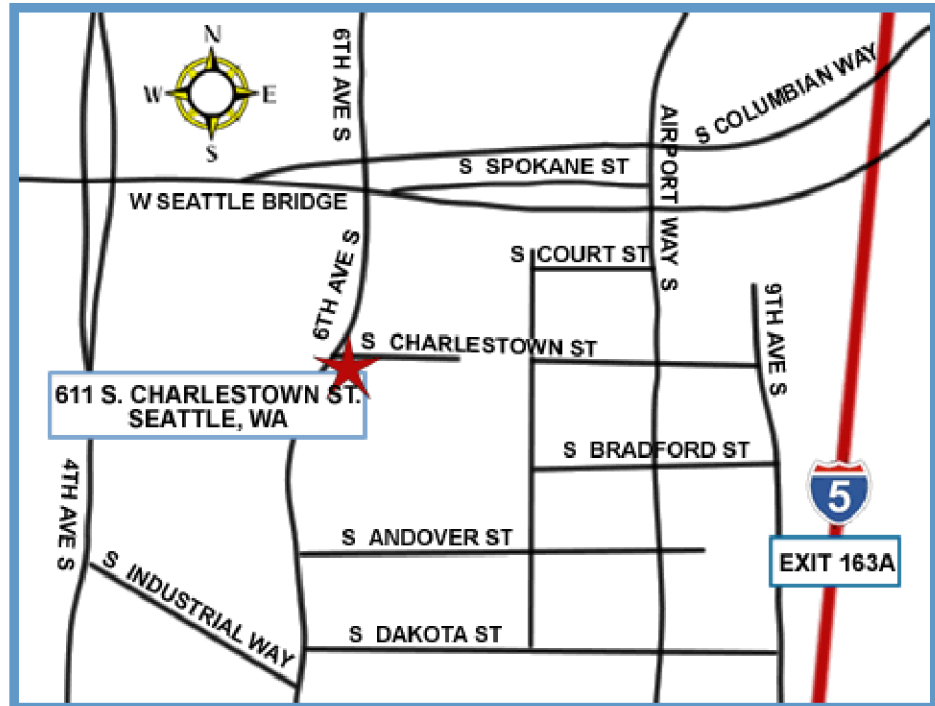

Atlas Supply

611 South
Charlestown St
Seattle, WA 98108
Toll Free: 800-347-5767
Phone: 206-623-4697
Fax: 206-382-9319
Info@atlassupply.com
www.atlassupply.com

From I-5 Southbound

- Take exit 163B/Forest Street toward 6th Avenue South.
- Stay straight to continue onto South Forest Street.
- Turn left on 6th Avenue and proceed south about 1/2 mile.
- Cross Spokane Street intersection.
- Proceed approximately one block to South Charlestown Street on the left.
- Atlas Supply is located on the corner of 6th Avenue and South Charlestown Street.

From I-5 Northbound

- Take exit 163 to Spokane Street.
- Cross 6th Avenue.
- Make a U-turn at the appropriate left onto Spokane Street eastbound.
- Proceed to 6th Avenue.
- Turn right on 6th Avenue.
- Proceed approximately one block to South Charlestown Street on the left.
- Atlas Supply is located on the corner of 6th Avenue and South Charlestown Street.

From I-90 Westbound

- Take southbound I-5 exit.
- Take exit 163B/Forest Street toward 6th Avenue South.
- Stay straight to continue onto South Forest Street.
- Turn left on 6th Avenue and proceed south about 1/2 mile.
- Proceed south a few blocks.
- Cross Spokane Street intersection.
- Proceed approximately one block to South Charlestown Street on the left.
- Atlas Supply is located on the corner of 6th Avenue and South Charlestown Street.

From West Seattle Bridge Eastbound

- Take 1st Avenue exit to 1st Avenue intersection.
- Cross 1st Avenue and p
- Proceed East on Spokane Street to 6th Avenue.
- Turn left on 6th Avenue.
- Proceed to South Carlestown Street on the left.
- Atlas Supply is located on the corner of 6th Avenue and Charlestown Street.